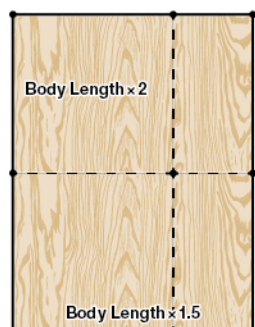

Cage Size

length: Twice longer than body length
Width: 1.5 times wider than body length
Height: Twice higher than body height